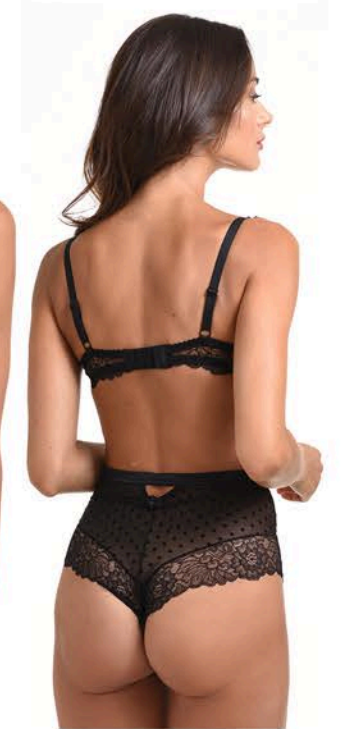

Wired Bra 944
70D-90D/70E-90E

Slip 2667
S-XXL

Push Up Bra 947
70B-85B/70C-85C

String 11097
S-XL

Oil Push up Bra 950
65B-85B/70C-80C

Brazil 11099
S-XXL

Susp. Belt 8143
S-XL

Wired Bra 954
70B-85B/70C-85C

Brazil 11099
S-XXL

CUP Bra 951
70C-90C/70D-90D/70E-90E

Boxer 3290
S-XXL

Push up Bra 953
70B-85B/70C-85C

Susp. Belt 8143
S-XL

Slip 11100
S-XL

Oil Push up Bra 950
65B-85B/70C-80C

Boxer 4230
S-XXL

Body 7906
70B-85B/70C-85C

Camisole 5387
S-XXL

Body 7906
70B-85B/70C-85C

Wired Bra 952
70D-90D/70E-90E

Boxer 4228
S-XXL

Wired Bra 954
70B-85B/70C-85C

String 11101
S-XL

Camisole 5388
S-XXL